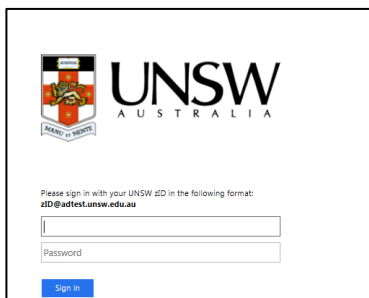

Login Process via Operations (Container Management)

- Chrome/Firefox/Safari:
- Click on “Download Webstart Version”. The applet will be downloaded onto computer (download folder where the applet can be accessed in the future)
- Login with your zID@ad.unsw.edu.au zID and z-pass password.